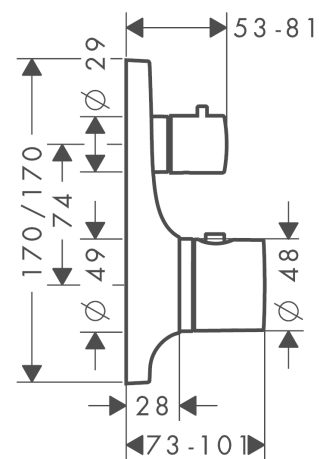

### Description

#### product features

- 2 outlets
- shut-off valve, thermostat cartridge
- min. operating pressure: 1 bar
- max. operating pressure: 10 bar
- safety lock at 38° C
- temperature limitation adjustable
- non-return valve
- with silencer
- connection type: basic set

### Scale drawing